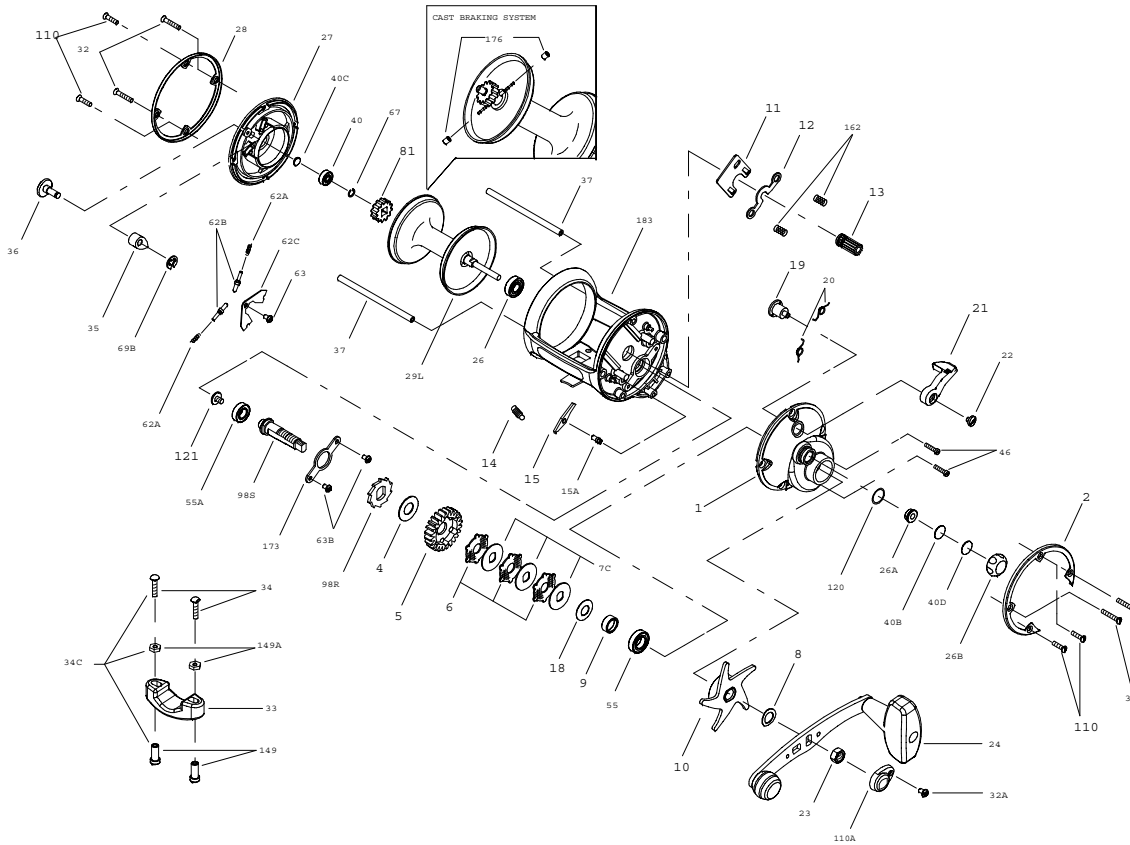

PARTS LIST FOR MODELS 545GS AND 555GS

KEY NO.	DESCRIPTION	PART NO.
1	Right Side Plate	001 555
2	Right Side Ring	002 555
4	Fiber Washer	004 060
5	Main Gear (545 only)	005 525MAG
	Main Gear (555 only)	005N555
6	Friction Drag Washer (3 req.)	006 525MAG
7C	Metal Drag Washer (3 req.)	086 049L
8	Tension Spring Washer	008 060

KEY NO.	DESCRIPTION	PART NO.
10	Drag Star	010 555
11	Eccentric Jack	011 555
12	Pinion Yoke	012 555
13	Pinion Gear (545 only)	013 545
	Pinion Gear (555 only)	013 555
14	Dog Spring	014 330
15	Dog	015 340
15A	Dog Pin	158N555
18	Tension Spring Washer	018 505